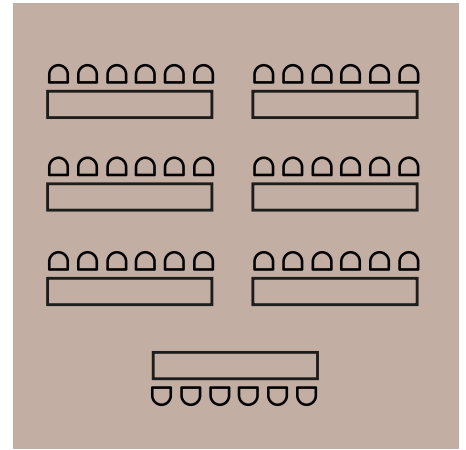

Events Capacity

The Lake Suite

**Traditional banqueting
round tables floor plan**
Maximum 120 Guests

Cabaret
Maximum 70 Guests

**Traditional long,
banquet-style
tables floor plan**
Maximum 100 guests

U Shape
Maximum 60 guests

Hollow Square
Maximum 56 guests