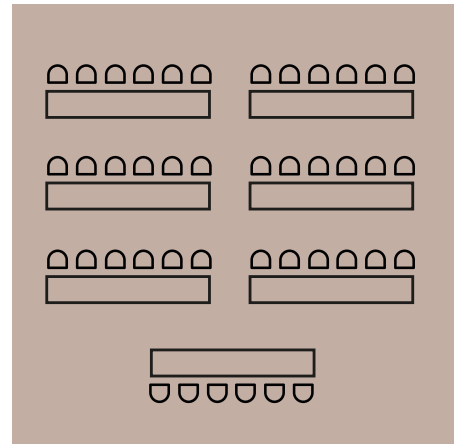

Conferences

The Lake Suite

Theatre style

Maximum 160 guests

Boardroom

Maximum 60 guests

Classroom

Maximum 90 guests

U Shape

Maximum 60 guests

Cabaret

Maximum 90 guests

Banquet

Maximum 120 guests